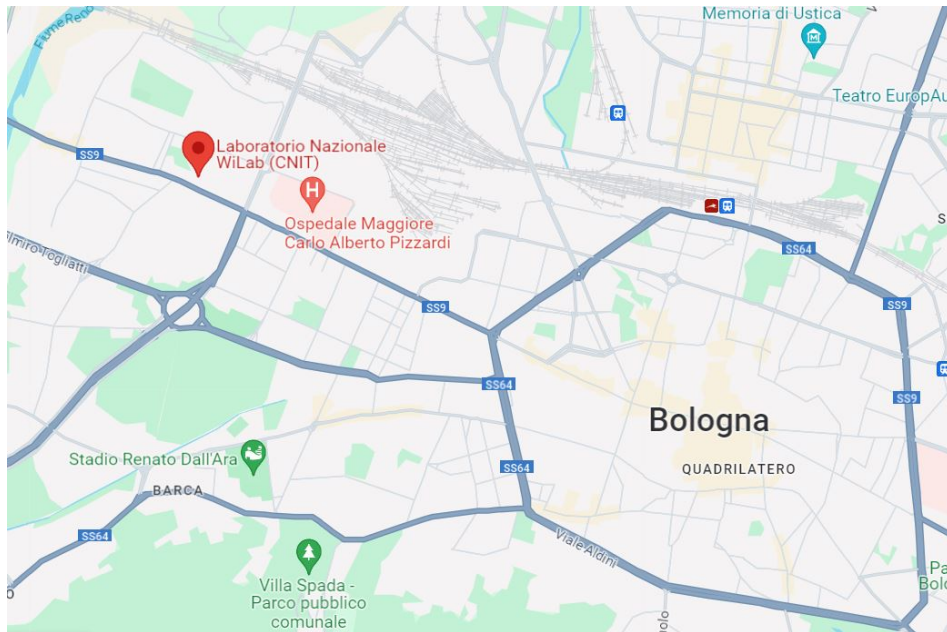

From [Bologna Airport](#), beginning at 5:40 am, you can travel by bus or by train to Bologna Centre, Central Station. More details can be found [here](#).

2. By train

Bologna is linked by rail to all major cities in Italy. The main station is “Bologna Centrale”. Find your way [From the train station](#)

Schedules are available on the Italian Railways website, [Trenitalia](#).

Venue

The meeting will take place in the [WiLab Laboratory](#),

Via Paolo Nanni Costa 20

40133

Bologna

Accommodation

Hotels

There are many options in Bologna but we suggest to book a room at your earliest convenience

1) **Hotel Maggiore**

[Hotel Maggiore](#) is located closed to the venue, 500 m away.

2) **Suite Hotel Elite**

[Suite Hotel Elite](#) is located closed to the venue, 1,4 km away, and close to the city center.

3) **NH Bologna De La Gare**

[NH Bologna De La Gare](#) is located at 3,6 km from the venue and closed to the train station, 350 m.